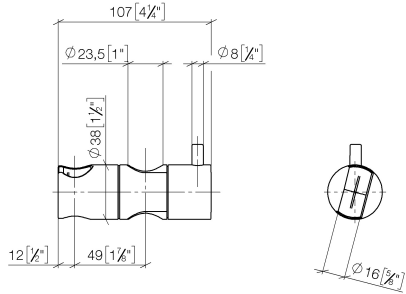

12 570 970

- for pipe diameter 23.5 mm

Fits: IMO, LULU, MADISON, MEM, TARA,  
CL.1, LISSÉ, VAIA, META, CYO

	Chrome	12 570 970-00
	Brushed Platinum	12 570 970-06
	Platinum	12 570 970-08
	Dark Chrome	12 570 970-19
	Light Gold	12 570 970-26
	Brushed Light Gold	12 570 970-27
	Brushed Durabronze (23kt Gold)	12 570 970-28
	Matte Black	12 570 970-33
	Brushed Bronze	12 570 970-42
	Brushed Champagne (22kt Gold)	12 570 970-46
	Champagne (22kt Gold)	12 570 970-47
	Brushed Chrome	12 570 970-93
	Brushed Dark Platinum	12 570 970-99

12 570 970

mm [inches]

12 570 970

Parts for other  
finishes can be found  
here: Brushed  
Platinum

### Spare parts list

No.	Item Number	Name	Quantity used	Delivery time
1	09 12 12 217 90	sleeve	1	2