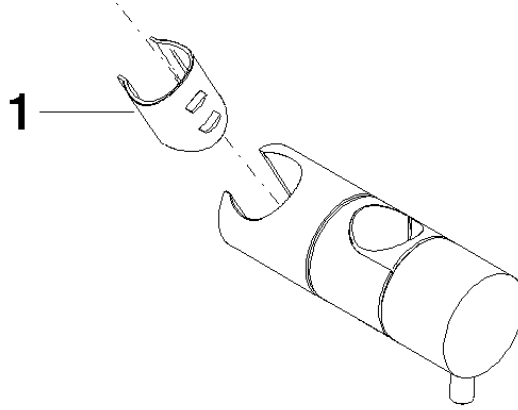

12 570 970

- for pipe diameter 23.5 mm

Fits: IMO, LULU, MADISON, MEM, TARA,  
CL.1, LISSÉ, VAIA, META, CYO

	Chrome	12 570 970-00
	Brushed Platinum	12 570 970-06
	Platinum	12 570 970-08
	Dark Chrome	12 570 970-19
	Light Gold	12 570 970-26
	Brushed Light Gold	12 570 970-27
	Brushed Durabronze (23kt Gold)	12 570 970-28
	Matte Black	12 570 970-33
	Brushed Bronze	12 570 970-42
	Brushed Champagne (22kt Gold)	12 570 970-46
	Champagne (22kt Gold)	12 570 970-47
	Brushed Chrome	12 570 970-93
	Brushed Dark Platinum	12 570 970-99

12 570 970

mm [inches]

12 570 970

Parts for other  
finishes can be found  
here: Brushed  
Platinum

### Spare parts list

No.	Item Number	Name	Quantity used	Delivery time
1	09 12 12 217 90	sleeve	1	2